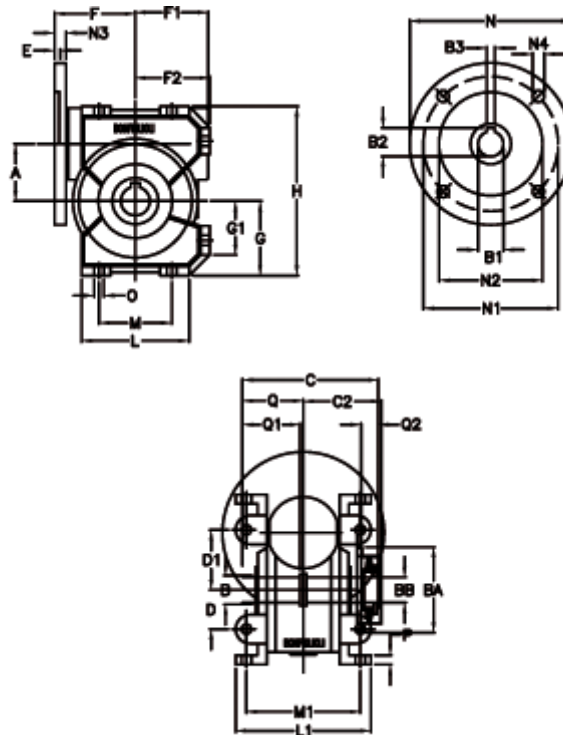

Article number: 390204401402316  
 Description: Worm Gear with Torque Limiter  
 VF 44-L1-U-14-P63B14

## Measures

a = 44.6	C2 = 48.0	g = 55.0	N = 90	Q1 = 32
B = 18	D = 29	G1 = 40.0	N1 = 75	Q2 = 12
B1 E7 = 11	D1 = 46	H = 127.0	N2 = 60	
B2 = 12.8	Description = VF 44U-xx-63B14	H1 = 97.0	N3 = 8.0	
B3 H9 = 4	E = 2.0	L = 80	N4 = 5.5	
BA = 40	F = 65	L1 = 100	O = 8.5	
BB H7 = 11	F1 = 54	m = 52	P = 8	
C = 79	F2 = 55.0	M1 = 81.0	Q = 32.0	